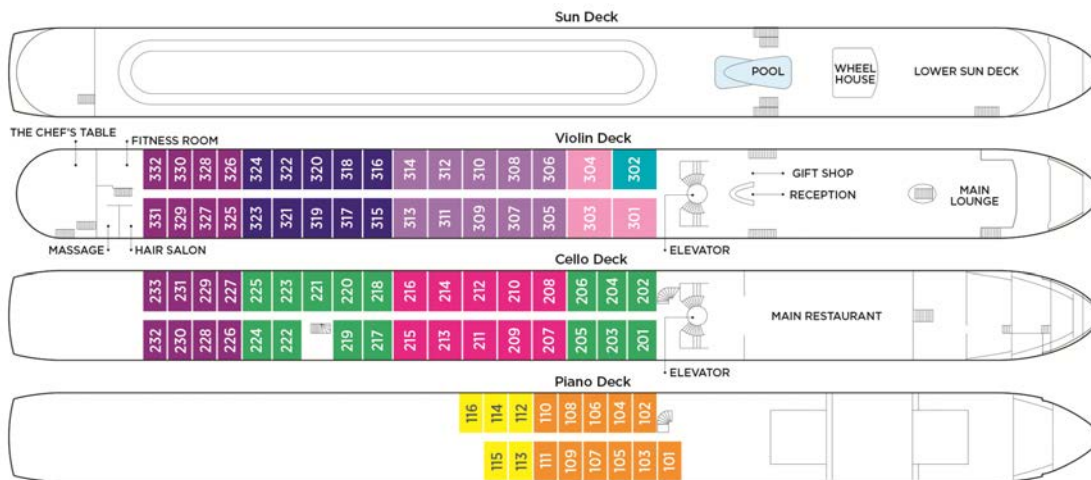

### ONBOARD CRUISE INCLUSIONS:

- » 7-night river cruise in elegantly appointed accommodations
- » Fine dining on board in multiple venues
- » Unlimited hand-selected wine, beer and soft drinks with lunch/dinner
- » Small group guided shore excursions with a variety of choices, including exclusive Special Interest, hiking and biking tours
- » Professionally trained Wellness Host leading engaging wellness activities
- » Live local entertainment
- » Unlimited complimentary Wi-Fi access

# MELODIES OF THE DANUBE (WINE CRUISE)

7-night cruise | November 11-18, 2022 | Aboard AmaSonata

Twin Balcony Stateroom

The Chef's Table Restaurant

## ONBOARD FEATURES:

- » Panoramic Lounge with bar, piano and dance floor
- » Walking track, Sun Deck pool with swim-up bar and fitness room
- » Hair salon and massage services (additional costs apply)
- » Entertainment-On-Demand with high-speed Internet, movies, music and English-language TV
- » Marble bathrooms, multi-jet showers, soothing bath products, cotton bathrobes, slippers and hair dryer
- » Generous closet and storage space with in-room safe
- » Individually controlled air conditioning in stateroom

Suite	Violin Deck / French & Outside Balcony	<del>\$6,998</del>	\$6,248
AA+	Violin Deck / French & Outside Balcony	<del>\$6,298</del>	\$5,548
AA	Violin Deck / French & Outside Balcony	<del>\$5,698</del>	\$4,948
AB	Cello Deck / French & Outside Balcony	<del>\$5,498</del>	\$4,748
BA	Violin Deck / French & Outside Balcony	<del>\$5,298</del>	\$4,548
BB	Cello Deck / French & Outside Balcony	<del>\$5,098</del>	\$4,348
C	Violin & Cello Deck / French Balcony	<del>\$4,498</del>	\$3,748
D	Piano Deck / Fixed Windows	<del>\$3,698</del>	\$2,948
E	Piano Deck / Fixed Windows	<del>\$3,398</del>	\$2,649