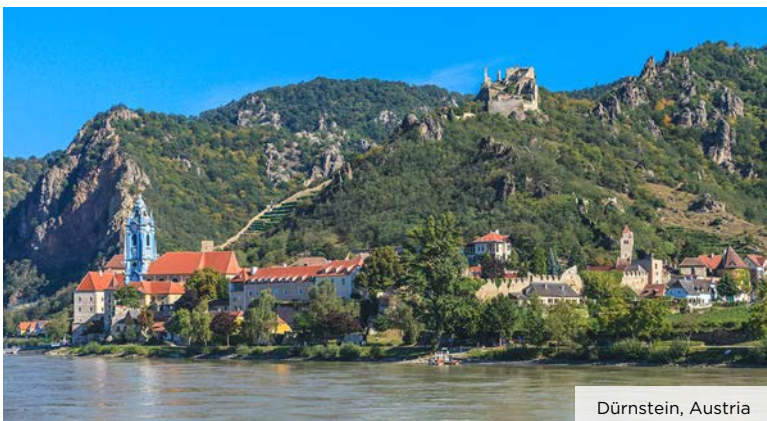

Dürnstein, Austria

Book by Dec 31st and SAVE $750 per person

Cruise fares from **$2,649** per person
Was ~~$3,399~~

Optional Land Packages:

Pre-cruise 2 Nights Budapest from $560 per person
Post-cruise 3 Nights Prague from $900 per person

Travel Central

Marianela (Mary) Perricone

Agency: (504) 834-7000 | Mary: (504) 512-4021

mperricone54@gmail.com

www.travelcentralvacations.com